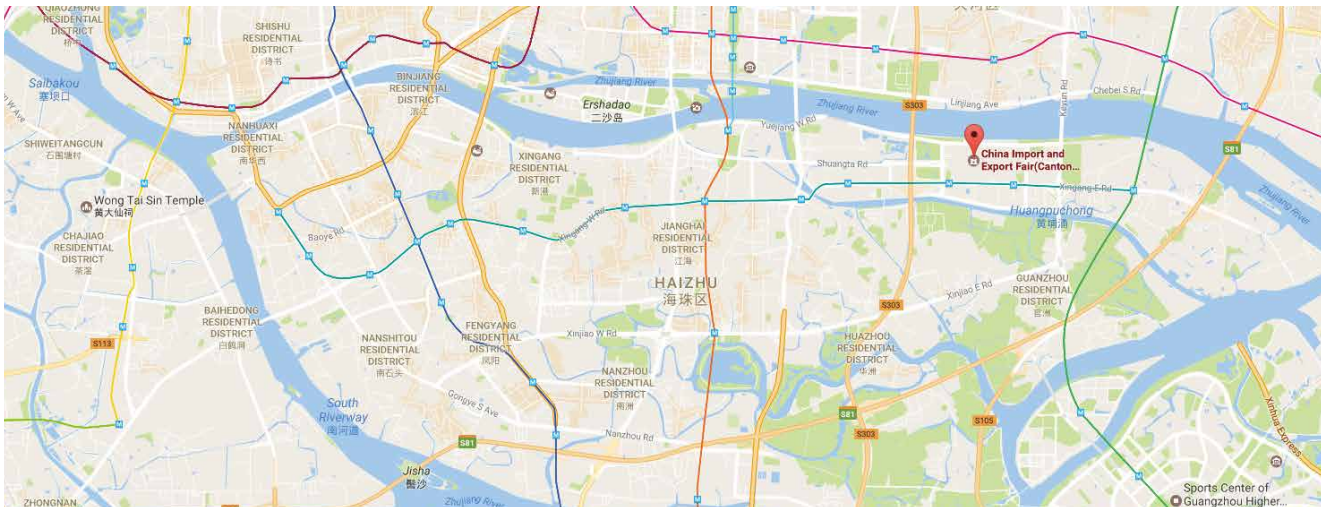

TSURUMI PUMP EXHIBITION INFORMATION

NAME

China Import and Export Fair (Canton Fair) in Guangzhou, China
<http://www.cantonfair.org.cn/en/>

DATE

15TH(SAT) – 19TH(WED) APRIL 2017 (PHASE 1)

TSURUMI BOOTH

HALL 9.3 (International Pavilion Section) F30, 31 & G16, 17

ADDRESS

No.382, Yuejiang Zhong Road, Guangzhou 510335, China

TSURUMI BOOTH LOCATION

**HALL 9.3
(International Pavilion Section)
F30, 31 & G16, 17**

FOR YOUR VISIT

Online service for pre-application of buyer card (entry ID) and invitation letter for visa etc. is available in official web site of this exhibition.
<http://www.cantonfair.org.cn/en/mycantonfair/buyer.aspx>
If you have any questions or problem etc., please contact to our below address at any time. Your visit is most welcome.